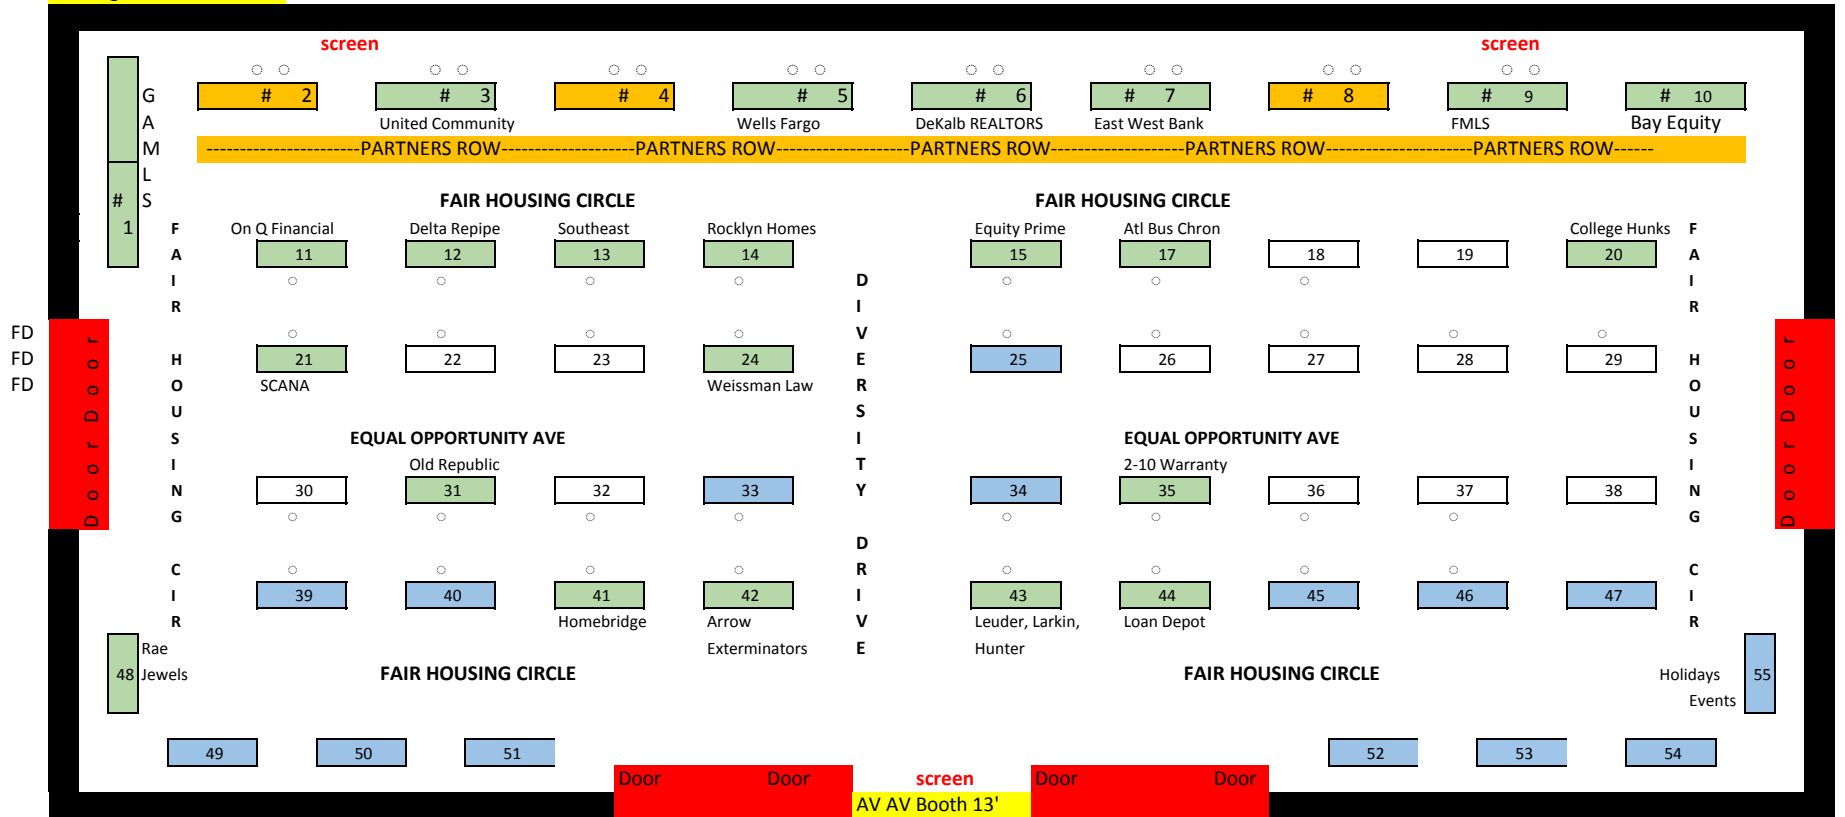

See Legend below chart

REGULAR  
5 ft tables

PREMIUM  
6 ft tables

PARTNERS  
8 ft tables

Green spaces  
are reserved

ENTRANCE

ENTRANCE

The Conference Center at  
Georgia Piedmont Technical College  
495 N. Indian Creek Dr,  
Clarkston, GA 30021